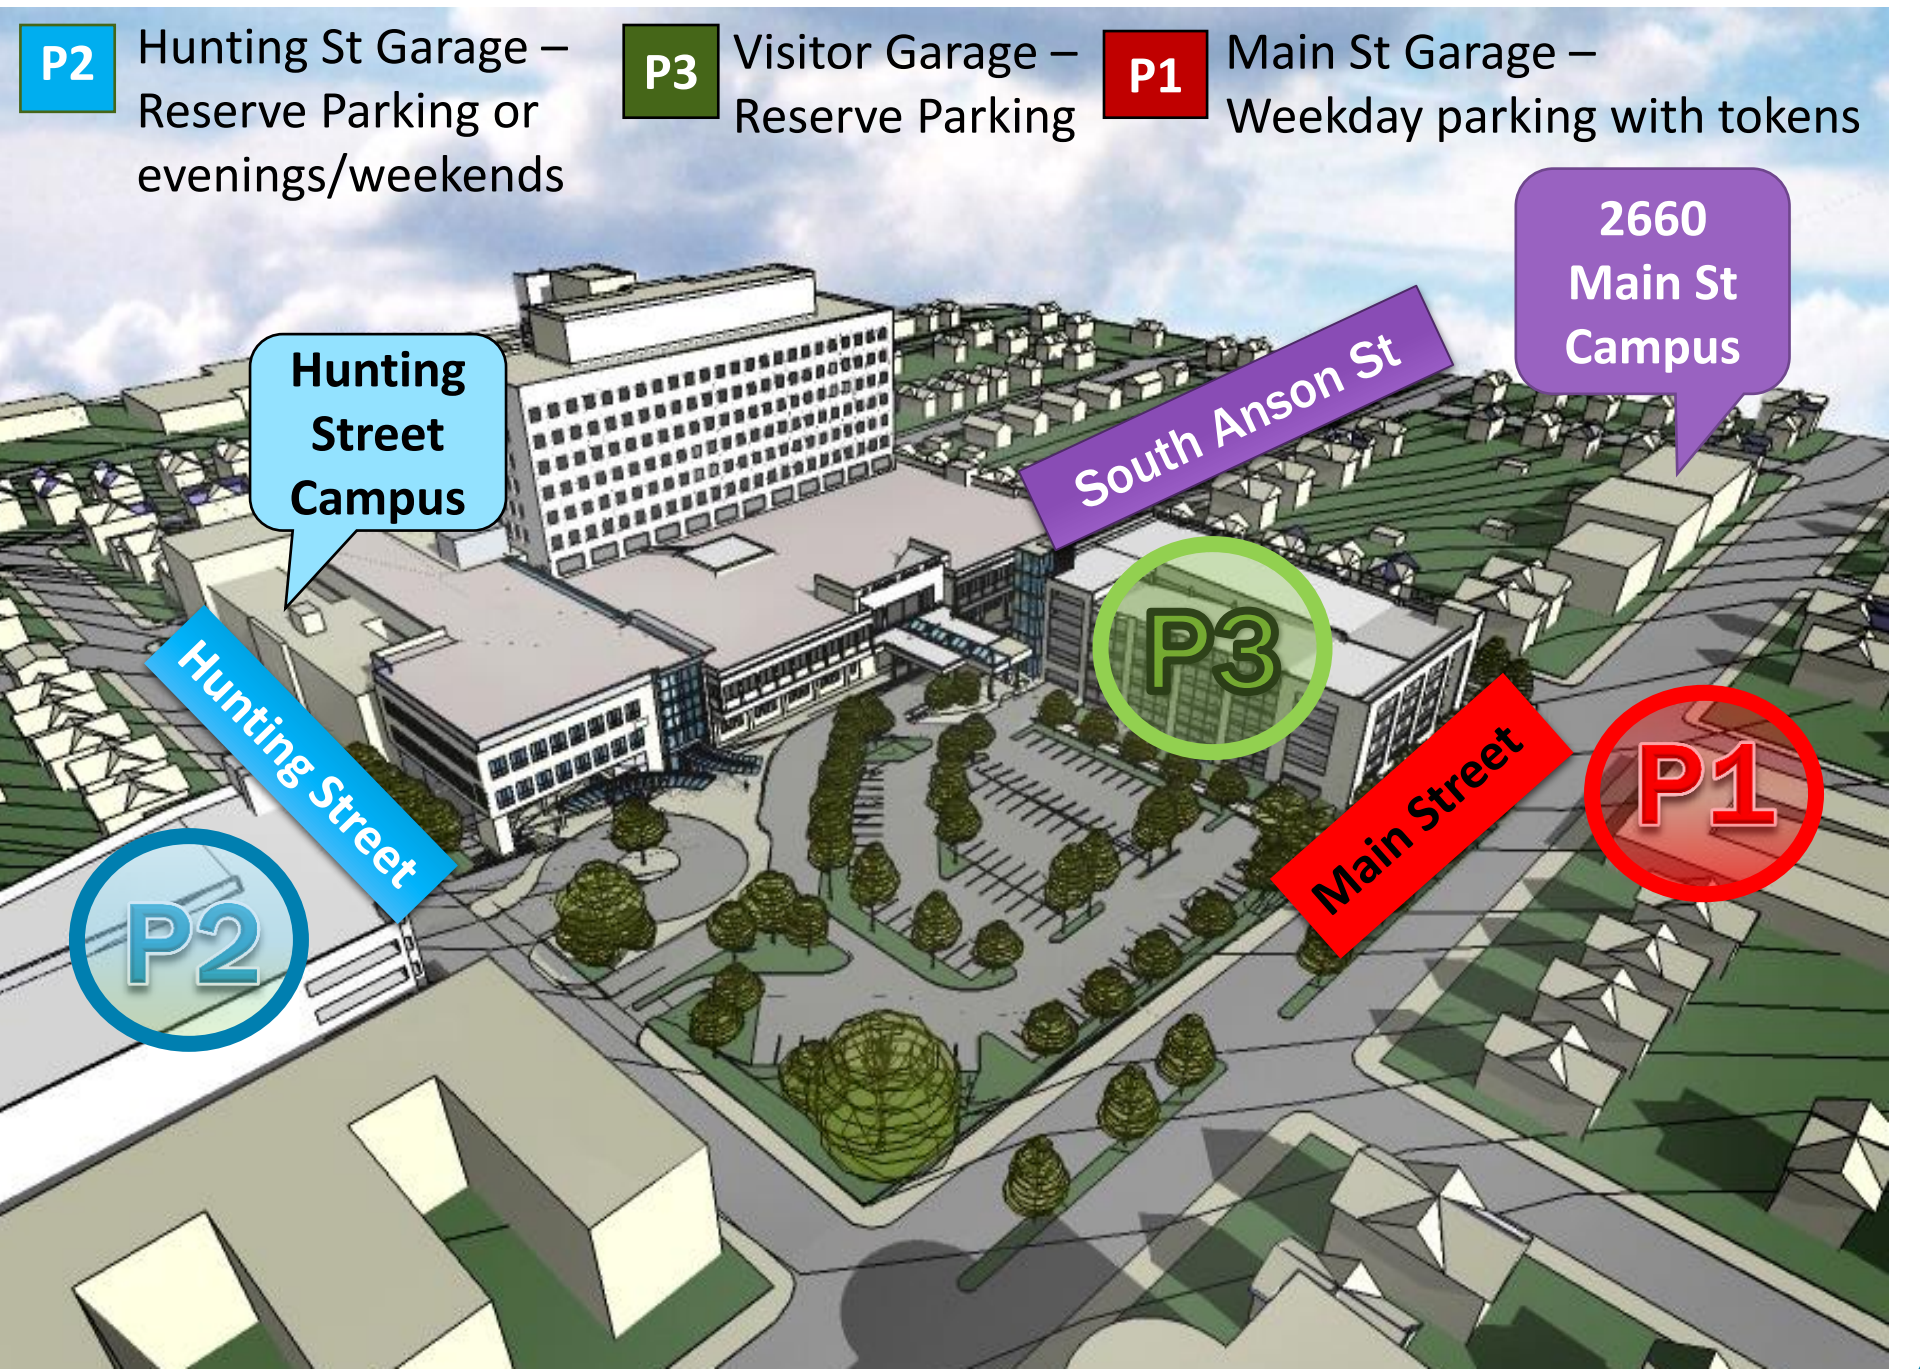

P2

Hunting St Garage – Reserve Parking or evenings/weekends

P3

Visitor Garage – Reserve Parking

P1

Main St Garage – Weekday parking with tokens

Hunting Street Campus

South Anson St

2660 Main St Campus

Hunting Street

Main Street

P2

P3

P1